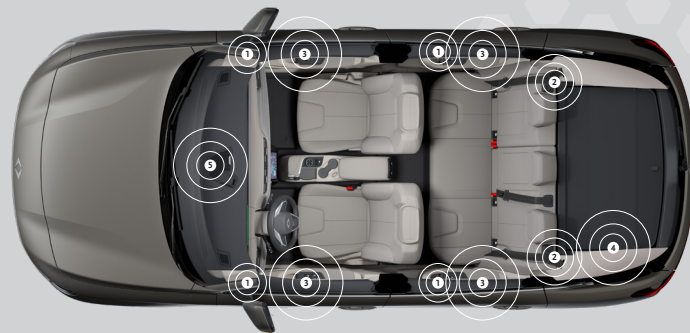

SYSTEM FEATURES AT A GLANCE

TOGG T10X PREMIUM SYSTEM, 12 SPEAKERS POWERED BY A 470 WATT AMPLIFIER

1. **1 TWEETER**
   High audible frequencies, covering the upper limit of human hearing.
2. **2 SURROUNDS**
   Life-like sense of immersion.
3. **3 WOOFER**
   Low frequencies for punchy, tight bass and drums.
4. **4 SUBWOOFER**
   Optimal bass response in all listening locations.
5. **5 CENTRE SPEAKER**
   Large and stable soundstage in all locations.

Find out more about our technologies, visit meridian-audio.com

Information correct at time of publication.