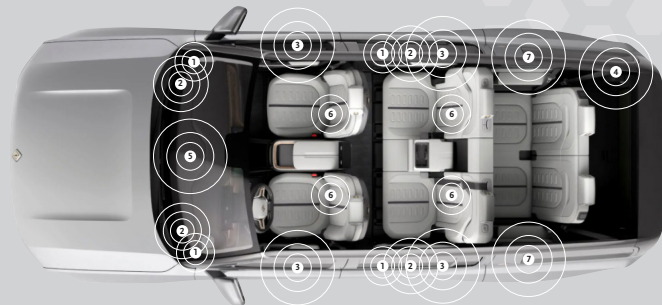

# RIVIAN ELEVATION BY MERIDIAN RIVIAN R1S

Ofentimes, the best experiences aren't about where you end up, it's about the journey. With this in mind, the Rivian Elevation sound system has been designed to transport you inside the original recordings of your favourite tracks. Meridian's innovative DSP technologies deliver an audio experience of unparalleled quality and every system is tailored to each individual vehicle. The R1S features the Rivian Elevation sound system, designed and engineered by Meridian. It includes 22 speakers strategically placed throughout the cabin, powered by a 1100-watt amplifier.

## UNIQUE MERIDIAN TECHNOLOGIES

**INTELLI-Q**  
Optimised audio playback within the cabin using vehicle data

**HORIZON**  
Immersive multichannel audio from two channel stereo content

**PERFECT BALANCE**  
Tonally balanced audio at all volume levels

**RE-Q**  
Clear and precise playback tailored to the interior of the cabin

### RIVIAN R1S, 20 SPEAKERS

- 1 TWEETER**  
High audible frequencies, covering the upper limit of human hearing.
- 2 MIDRANGE**  
Middle audio frequencies, covering human speech and most musical instruments.
- 3 WOOFER**  
Low frequencies for punchy, tight bass and drums.
- 4 SUBWOOFER**  
Optimal bass response in all listening locations.
- 5 CENTRE CHANNEL**  
(Tweeter and midrange combination)  
Large and stable soundstage in all locations.
- 6 HEIGHTS**  
Natural immersion with three-dimensional spaciousness.
- 7 SURROUNDS**  
(Tweeter and midrange combination)  
Life-like sense of immersion.