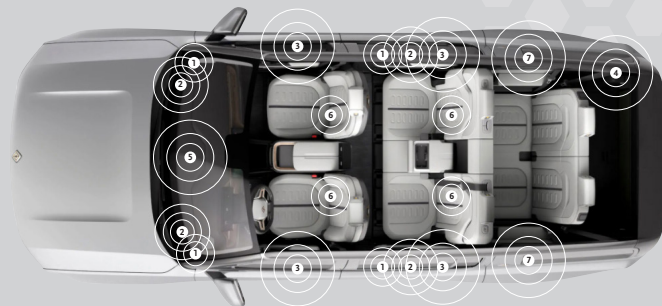

# RIVIAN ELEVATION BY MERIDIAN RIVIAN R1S

Ofentimes, the best experiences aren't about where you end up, it's about the journey. With this in mind, the Rivian Elevation sound system has been designed to transport you inside the original recordings of your favourite tracks. Meridian's innovative DSP technologies deliver an audio experience of unparalleled quality and every system is tailored to each individual vehicle. The R1S features the Rivian Elevation sound system, designed and engineered by Meridian. It includes 22 speakers strategically placed throughout the cabin, powered by a 1100-watt amplifier.

## UNIQUE MERIDIAN TECHNOLOGIES

**INTELLI-Q**  
Optimised audio playback within the cabin using vehicle data

**HORIZON**  
Immersive multichannel audio from two channel stereo content

**PERFECT BALANCE**  
Tonally balanced audio at all volume levels

**RE-Q**  
Clear and precise playback tailored to the interior of the cabin

### RIVIAN R1S, 22 SPEAKERS

- 1 TWEETER**  
High audible frequencies, covering the upper limit of human hearing.
- 2 MIDRANGE**  
Middle audio frequencies, covering human speech and most musical instruments.
- 3 WOOFER**  
Low frequencies for punchy, tight bass and drums.
- 4 SUBWOOFER**  
Optimal bass response in all listening locations.
- 5 CENTRE CHANNEL**  
(Tweeter and midrange combination)  
Large and stable soundstage in all locations.
- 6 HEIGHTS**  
Natural immersion with three-dimensional spaciousness.
- 7 SURROUNDS**  
(Tweeter and midrange combination)  
Life-like sense of immersion.