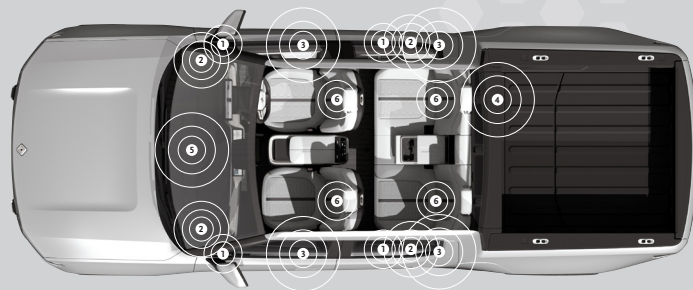

RIVIAN ELEVATION BY MERIDIAN RIVIAN R1T

Ofentimes, the best experiences aren't about where you end up, it's about the journey. With this in mind, the Rivian Elevation sound system has been designed to transport you inside the original recordings of your favourite tracks. Meridian's innovative DSP technologies deliver an audio experience of unparalleled quality and every system is tailored to each individual vehicle. The R1T features the Rivian Elevation sound system, designed and engineered by Meridian. It includes 19 speakers strategically placed throughout the cabin, powered by a 1200-watt amplifier.

UNIQUE MERIDIAN TECHNOLOGIES

INTELLI-Q
Optimised audio playback within the cabin using vehicle data

HORIZON
Immersive multichannel audio from two channel stereo content

PERFECT BALANCE
Tonally balanced audio at all volume levels

RE-Q
Clear and precise playback tailored to the interior of the cabin

SYSTEM FEATURES AT A GLANCE

RIVIAN R1T, 19 SPEAKERS

- | | |
|---|--|
| 1 TWEETER
High audible frequencies, covering the upper limit of human hearing. | 2 MIDRANGE
Middle audio frequencies, covering human speech and most musical instruments. |
| 3 WOOFER
Low frequencies for punchy, tight bass and drums. | 4 SUBWOOFER
Optimal bass response in all listening locations. |
| 5 CENTRE CHANNEL (Tweeter and midrange combination)
Large and stable soundstage in all locations. | 6 HEIGHTS
Natural immersion with three-dimensional spaciousness. |