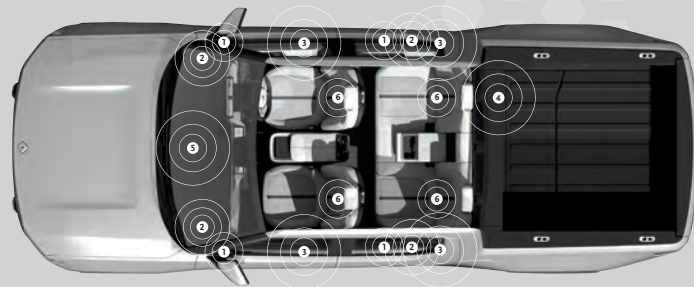

RIVIAN ELEVATION BY MERIDIAN RIVIAN R1T

Often times, the best experiences aren't about where you end up, it's about the journey. With this in mind, the Rivian Elevation sound system has been designed to transport you inside the original recordings of your favourite tracks. Meridian's innovative DSP technologies deliver an audio experience of unparalleled quality and every system is tailored to each individual vehicle. The R1T features the Rivian Elevation sound system, designed and engineered by Meridian. It includes 19 speakers strategically placed throughout the cabin, powered by a 1200-watt amplifier.

UNIQUE MERIDIAN TECHNOLOGIES

INTELLI-Q
Optimised audio playback within the cabin using vehicle data

HORIZON
Immersive multichannel audio from two channel stereo content

PERFECT BALANCE
Tonally balanced audio at all volume levels

RE-Q
Clear and precise playback tailored to the interior of the cabin

SYSTEM FEATURES AT A GLANCE

RIVIAN R1T, 19 SPEAKERS

- 1** **TWEETER**
High audible frequencies, covering the upper limit of human hearing.
- 2** **MIDRANGE**
Middle audio frequencies, covering human speech and most musical instruments.
- 3** **WOOFER**
Low frequencies for punchy, tight bass and drums.
- 4** **SUBWOOFER**
Optimal bass response in all listening locations.
- 5** **CENTRE CHANNEL (Tweeter and midrange combination)**
Large and stable soundstage in all locations.
- 6** **HEIGHTS**
Natural immersion with three-dimensional spaciousness.