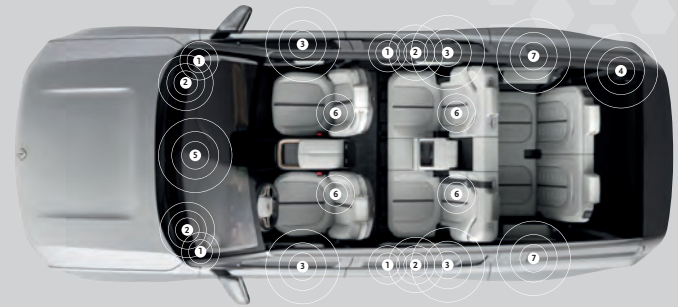

RIVIAN ELEVATION BY MERIDIAN RIVIAN R1S

Often times, the best experiences aren't about where you end up, it's about the journey. With this in mind, the Rivian Elevation sound system has been designed to transport you inside the original recordings of your favourite tracks. Meridian's innovative DSP technologies deliver an audio experience of unparalleled quality and every system is tailored to each individual vehicle. The R1S features the Rivian Elevation sound system, designed and engineered by Meridian. It includes 22 speakers strategically placed throughout the cabin, powered by a 1100-watt amplifier.

UNIQUE MERIDIAN TECHNOLOGIES

INTELLI-Q
Optimised audio playback within the cabin using vehicle data

HORIZON
Immersive multichannel audio from two channel stereo content

PERFECT BALANCE
Tonally balanced audio at all volume levels

RE-Q
Clear and precise playback tailored to the interior of the cabin

SYSTEM FEATURES AT A GLANCE

RIVIAN R1S, 22 SPEAKERS

- 1** TWEETER
High audible frequencies, covering the upper limit of human hearing.
- 2** MIDRANGE
Middle audio frequencies, covering human speech and most musical instruments.
- 3** WOOFER
Low frequencies for punchy, tight bass and drums.
- 4** SUBWOOFER
Optimal bass response in all listening locations.
- 5** CENTRE CHANNEL (Tweeter and midrange combination)
Large and stable soundstage in all locations.
- 6** HEIGHTS
Natural immersion with three-dimensional spaciousness.
- 7** SURROUNDS (Tweeter and midrange combination)
Life-like sense of immersion.