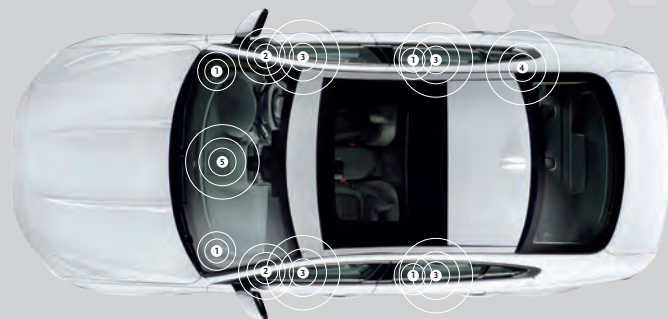

SYSTEM FEATURES AT A GLANCE

JAGUAR XE, 13 SPEAKERS POWERED BY A 400 WATT AMPLIFIER

1 TWEETER High audible frequencies, covering the upper limit of human hearing.	2 MIDRANGE Middle audio frequencies, covering human speech and most musical instruments.
3 WOOFER Low frequencies for punchy, tight bass and drums.	4 SUBWOOFER Optimal bass response in all listening locations.
5 CENTRE CHANNEL (Tweeter and midrange combination) Large and stable soundstage in all locations.	

Find out more about our technologies, visit meridian-audio.com

Information correct at time of publication.